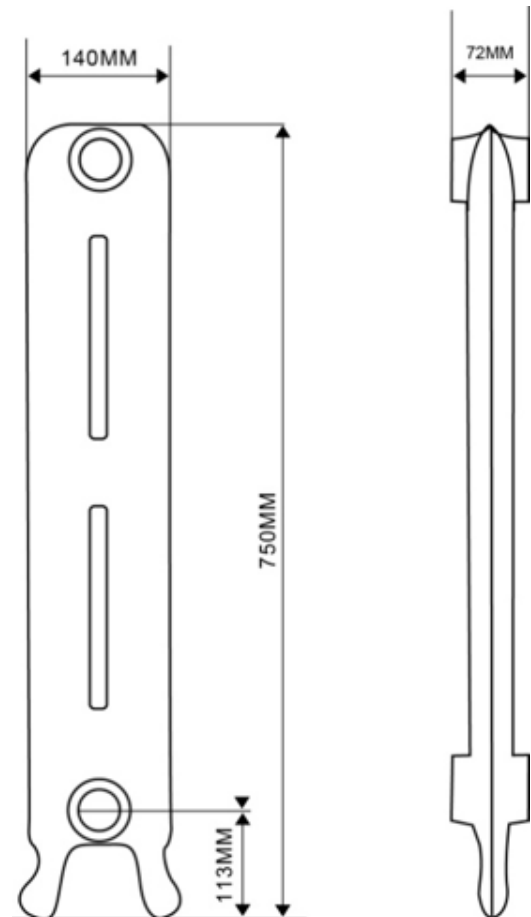

OVERVIEW: THE WARWICK

DEPTH OF SECTION FROM SKIRTING BOARD	140MM
SECTION WIDTH	72MM
WEIGHT	7KG

SIZE CHART

SECTIONS	LENGTH MM	RR 2750
		WATTS @ $\Delta T50$
1		
2		
3	248	319
4	320	425
5	392	531
6	464	637
7	536	744
8	608	850
9	680	956
10	752	1062
11	824	1168
12	896	1275
13	968	1381
14	1040	1487
15	1112	1593

All Beaumont cast iron radiators are carefully hand built to your own required BTUs and fully assembled ready for plumbing into your new or existing pipework.

Burnishing is the optimum finish for the Warwick to accentuate the scrollwork. Burnishing paste is carefully applied by hand over a darker base coat.

The Warwick can be finished in a variety of colours – metallic, Farrow & Ball range, RAL colours or primed for onsite painting.

Because each radiator section is specially hand cast there may often be a slight variation in the length of each radiator once built (end bush to end bush), please allow for this in your pipework fittings.

versatile
Heating · Cooling · Ventilation

Beechmount Home Park, Navan, Co. Meath

☎ +353 46 902 9444   ✉ sales@versatile.ie

www.versatile.ie