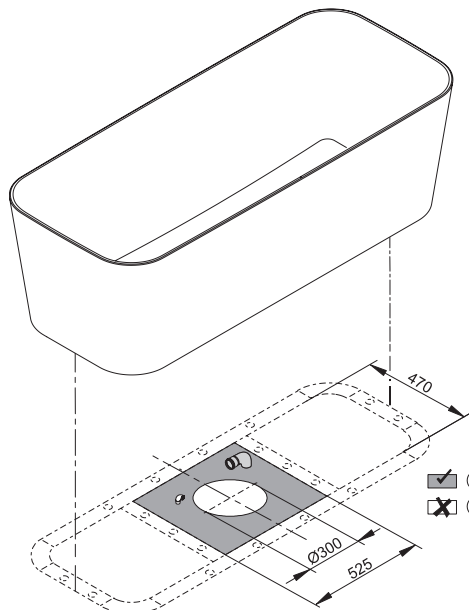

Information

The special waste- and overflow fitting BetteArt or BetteSensory is compulsory for installation. The BetteArt waste-and overflow comes prefitted. If ordered with Trio waste the bath comes with prefitted Sanfix tube for water supply. A flexible drain pipe is generally included in delivery.

The pop-up waste BetteSensory is not prefitted.

Available with matching washbasin BetteArt or BetteArt Monolith.
→ p. 302

Scope of delivery

Including noise-reducing sound-dampening mats.

Design: Tesseraux + Partner

Dimensions

article no.	dimensions in mm	volume*
3480 CFXXK	1805 × 755 × 420	248 litre

*Water content less 70 litres (for human displacement). Subject to alteration and production tolerance.