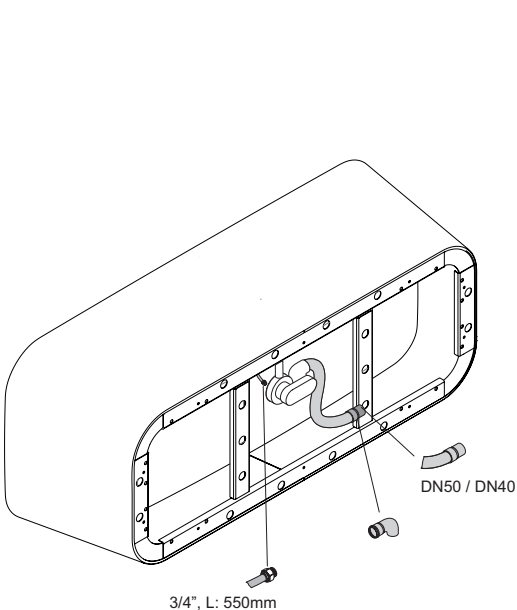

Information

The special waste- and overflow fitting BetteArt or BetteSensory is compulsory for installation. The BetteArt waste-and overflow comes prefitted. If ordered with Trio waste the bath comes with prefitted Sanfix tube for water supply. A flexible drain pipe is generally included in delivery.

The pop-up waste BetteSensory is not prefitted.

Available with matching washbasin BetteArt or BetteArt Monolith.
→ p. 302

Scope of delivery

Including noise-reducing sound-dampening mats.

Design: Tesseraux + Partner

Dimensions

article no.	dimensions in mm	volume*
3480 CFXXK	1805 × 755 × 420	248 litre

*Water content less 70 litres (for human displacement). Subject to alteration and production tolerance.