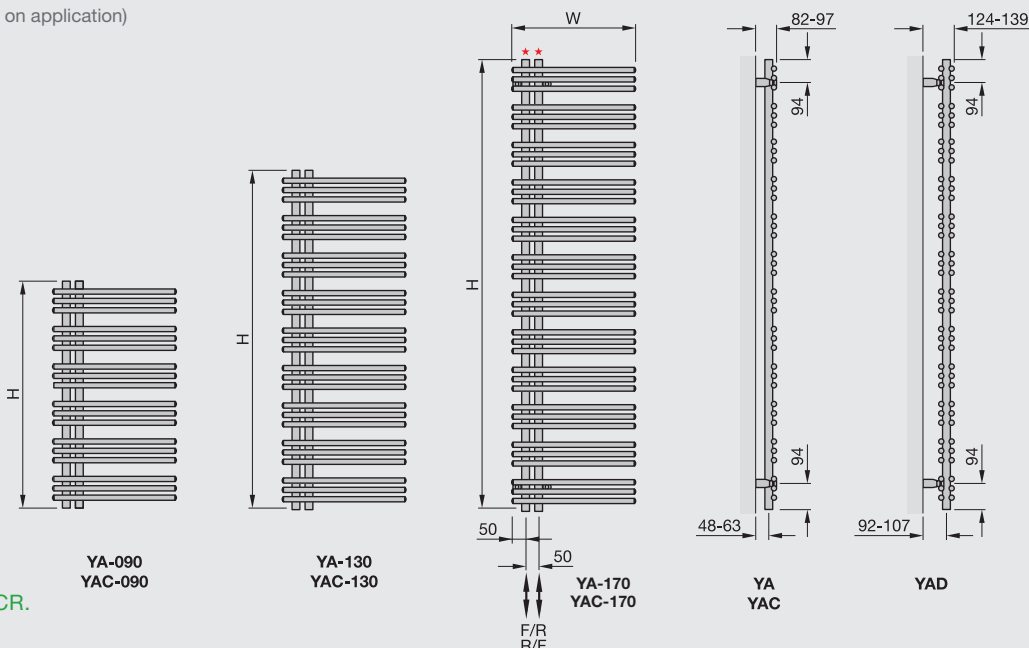

# Zehnder Yucca Asym

Stocked Items

In stock items highlighted in black	Height mm	Width mm	Finish	Output $\Delta T=50^{\circ}C$ Watts/btu All outputs certified to EN 442	Dual Fuel Immersion Rating in Watts	RRP (ex VAT)	RRP (inc 20% VAT)
<b>Zehnder Yucca Asym Single (Horizontal tubes on left or right)</b>							
YA-090-050	872	478	white*	351/1198	200	£259	£310.80
YA-130-040	1304	378	white*	430/1467	300	£296	£355.20
YA-130-050	1304	478	white*	517/1764	300	£334	£400.80
YA-130-060	1304	578	white*	599/2044	400	£376	£451.20
YA-170-040	1736	378	white*	571/1948	400	£363	£435.60
YA-170-050	1736	478	white*	686/2341	500	£416	£499.20
YA-170-060	1736	578	white*	795/2713	500	£471	£565.20
YAC-090-050	872	478	chrome	254/867	150	£579	£694.80
YAC-130-040	1304	378	chrome	308/1051	200	£699	£838.80
YAC-130-050	1304	478	chrome	371/1266	200	£810	£972.00
YAC-130-060	1304	578	chrome	432/1474	300	£924	£1,108.80
YAC-170-040	1736	378	chrome	408/1392	300	£901	£1,081.20
YAC-170-050	1736	478	chrome	492/1679	300	£1,052	£1,262.40
YAC-170-060	1736	578	chrome	572/1952	300	£1,200	£1,440.00

8 - 10 day lead time.

\*White (RAL 9016)

**Dual energy:** Self fit (additional cost to central heating model prices). For more information please see page 114.

**Colour finish:** Standard colours from the Zehnder colour chart including matt white finish are priced at: RAL 9016 +25%.  
Colour finish and non-stock products delivery: 3-5 weeks.

Special lengths brackets made to order (price on application)

\*1/2" air vent  
Height excludes air vent  
F = flow  
R = return  
H = height  
W = width  
Tube: Horizontal  $\varnothing$  20mm  
Tube: Vertical  $\varnothing$  30mm  
All dimensions in mm

The **Yucca Asym** is a beautiful but practical towel rail. Available with single or double tubes in either white or chrome, the Yucca Asym can be installed perpendicular to the wall to create a partition.