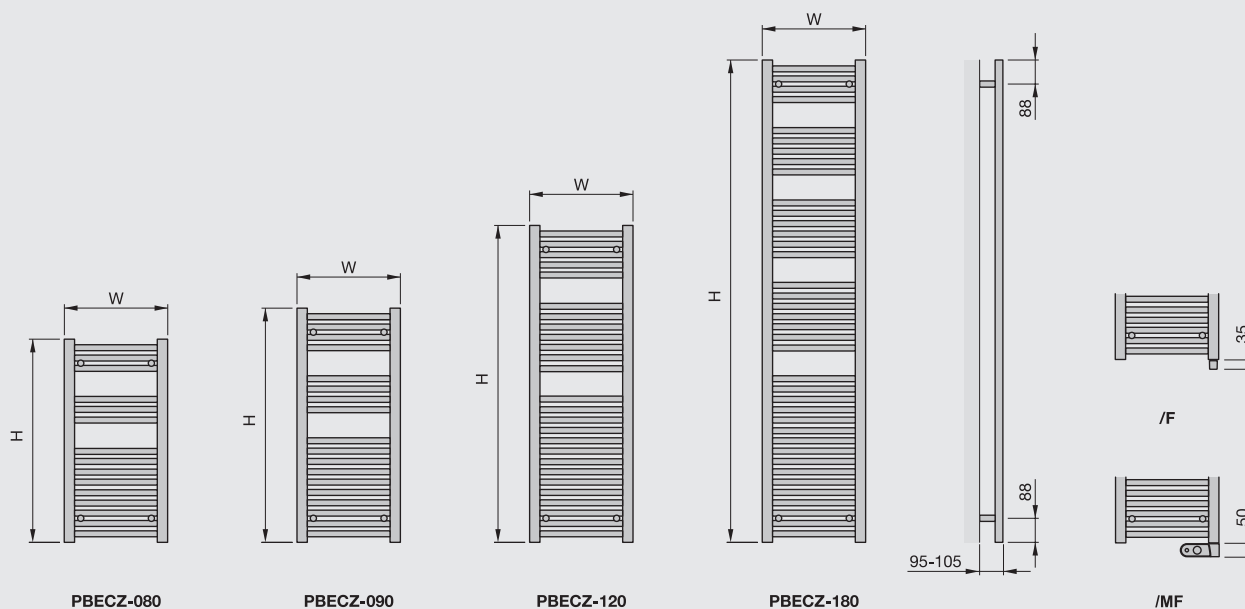

Electric Heating Model STOCK listed in black	Height mm	Width mm	Finish	Simple electric immersion heater Class II IPX4, Zones 1 and 2	RRP (ex VAT)
⚡ Zehnder Aura Electric 22mm tube					
PBEZ-080-40/F	821	400	white	300	£211
PBEZ-090-50/F	941	500	white	500	£216
PBEZ-120-50/F	1261	500	white	750	£255
PBEZ-120-60/F	1261	600	white	750	£255
PBEZ-150-60/F	1501	600	white	1000	£273
PBEZ-180-50/F	1901	500	white	1000	£303
PBECZ-080-40/F	821	400	chrome	150	£255
PBECZ-090-50/F	941	500	chrome	200	£261
PBECZ-120-50/F	1261	500	chrome	300	£307
PBECZ-120-60/F	1261	600	chrome	400	£311
PBECZ-180-50/F	1901	500	chrome	500	£382

Electric Heating Model STOCK listed in black	Height mm	Width mm	Finish	Adjustable thermostatic controller Class II IPX4 with 7 day programmer	RRP (ex VAT)
⚡ Zehnder Aura Electric 22mm tube					
PBECZ-120-50/MF	1287	500	chrome	300	£357
PBECZ-120-60/MF	1287	600	chrome	400	£360

Height measurements of electric models include electric heaters

Optional wall brackets

Model	RRP (ex VAT)
926588	Set of 4 replacement brackets in chrome for PBECZ models £29

Tube: Horizontal Ø 22mm
 Tube: Vertical D Profile 30 x 40mm
 All dimensions in mm