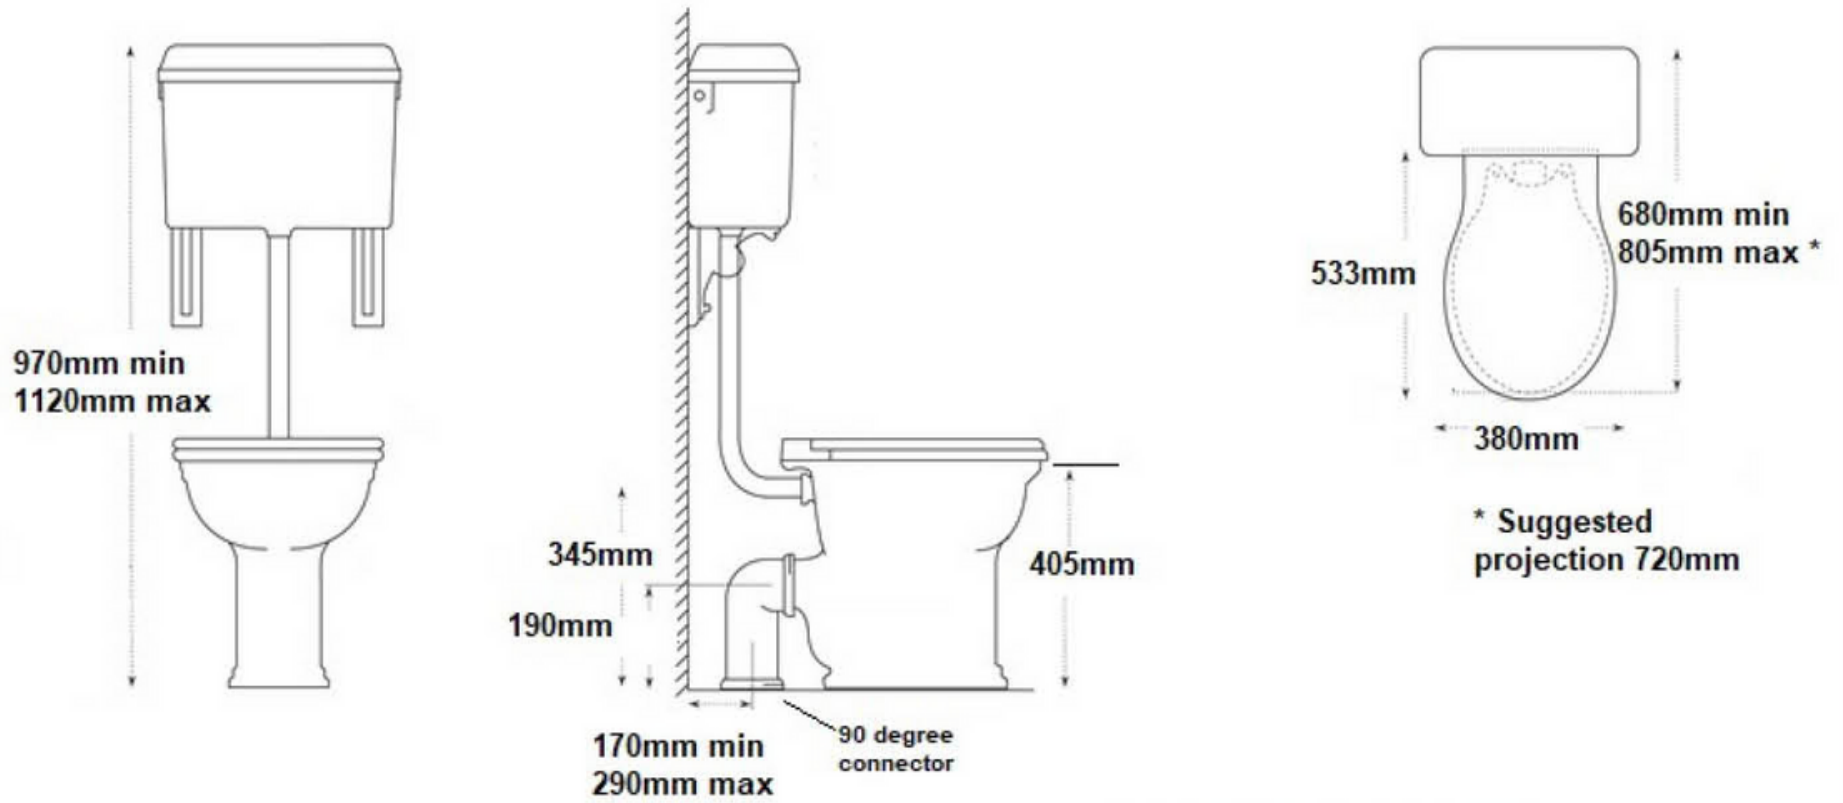

PRODUCT DIMENSIONS

LOW-LEVEL WC SET

Low-level 814 Cistern

Low-level Ceramic Cistern