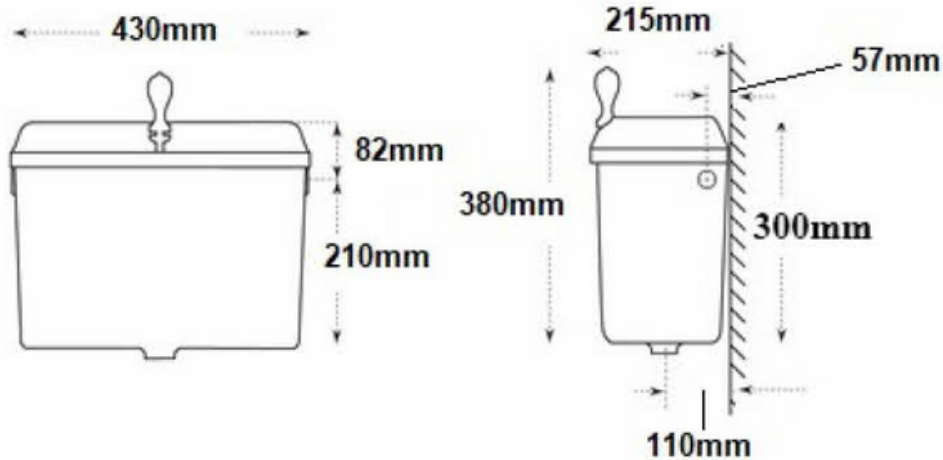

PRODUCT DIMENSIONS

LOW-LEVEL WC SET

Low-level 814 Cistern

Low-level Ceramic Cistern