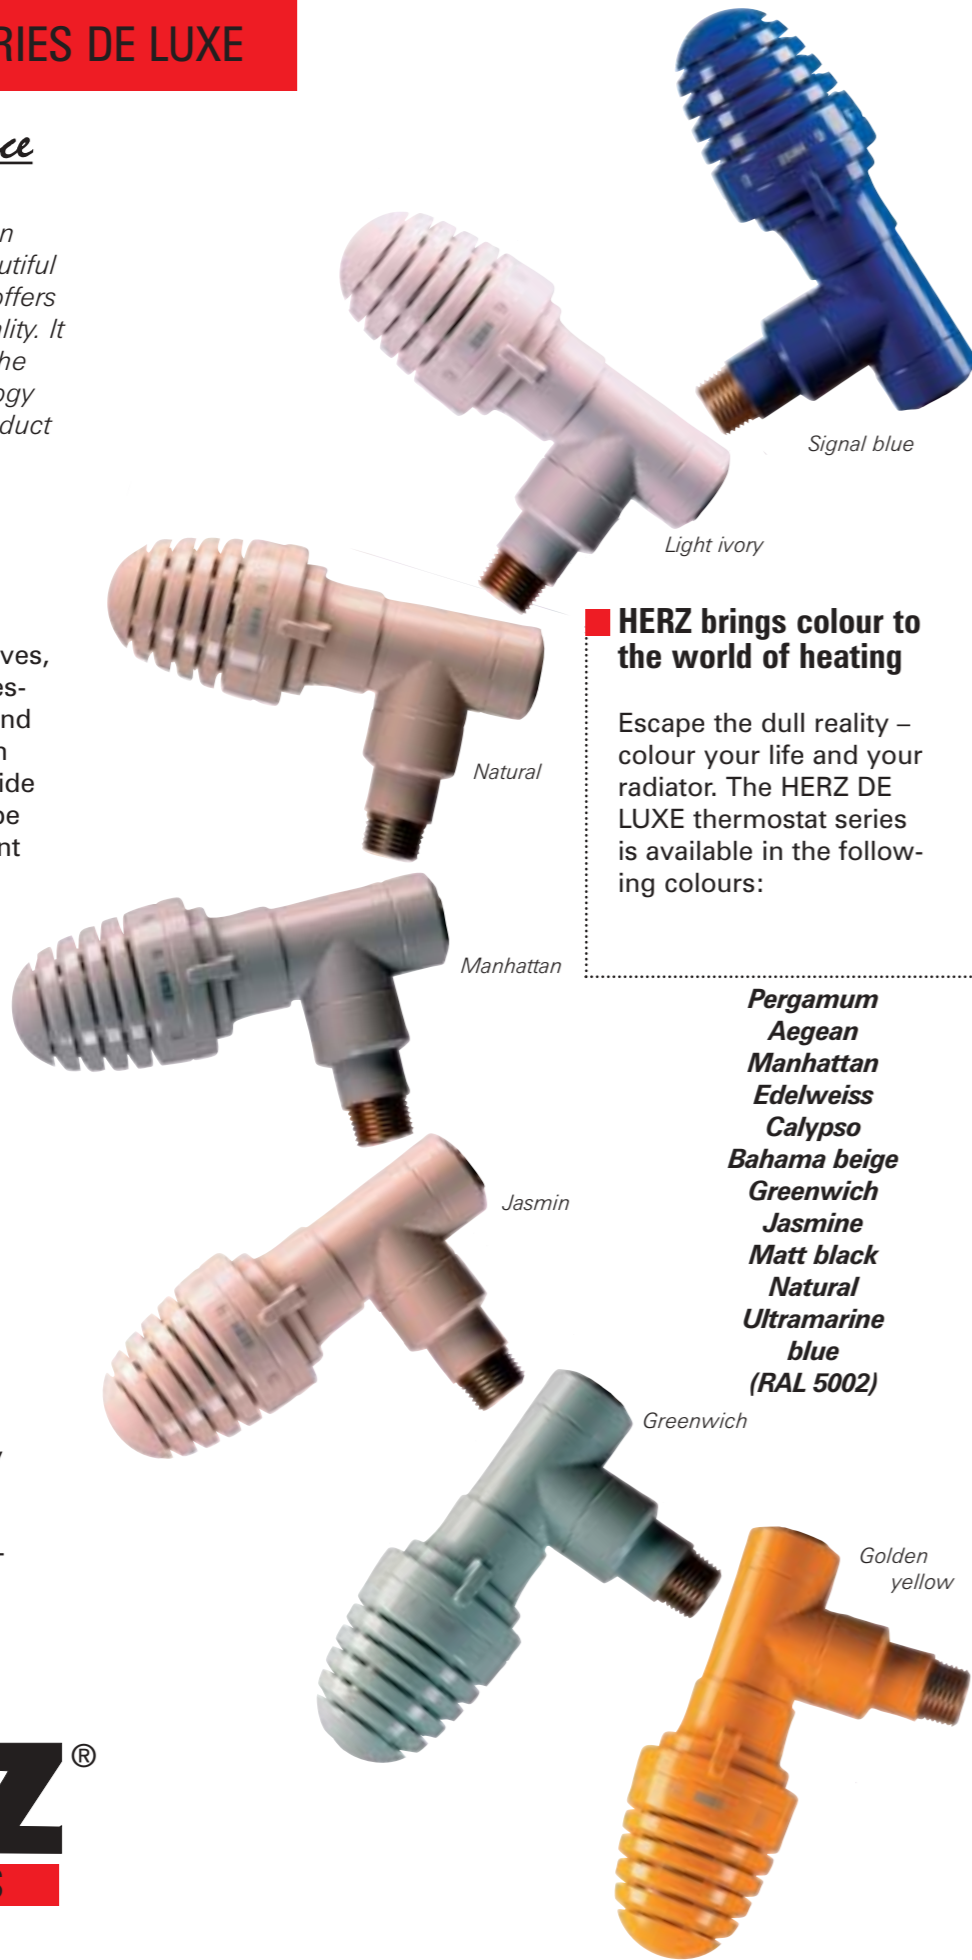

Fully automatic control saves energy

DE LUXE thermostatic valves control room temperature fully automatically without any bulk energy. The hydro-sensor responds even to the slightest change in temperature and facilitates accurate control. Consequently it saves energy while increasing comfort.