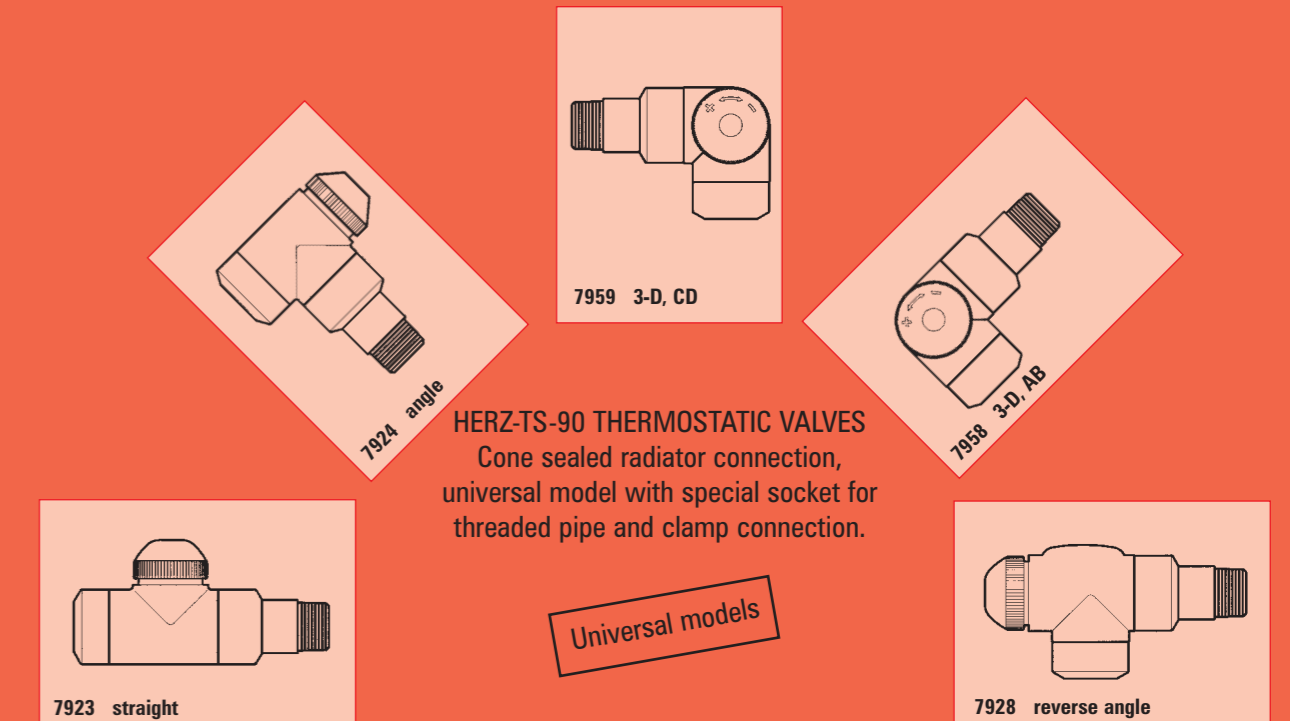

HERZ-TS-90 VALVES DE LUXE

HERZ-TS-90 THERMOSTATIC VALVES
Cone sealed radiator connection, universal model with special socket for threaded pipe and clamp connection.

Universal models

HERZ-COMPRESSION UNIONS

for universal models
HERZ-compression union, consisting of cover sleeve, olive 15 mm and locking screw.

1 6291 Standard colours
S 6292 Sanitary colours

6092

for plastic pipes
HERZ-compression union, consisting of pressure screw and olive, compression union 1/2.

HERZ-DE LUXE COVERS

for HERZ-compression unions
HERZ-compression union covers for DE LUXE.

1 6281 Standard colours
S 6292 Sanitary colours

0100

for HERZ-3000
HERZ-design cover for HERZ-3000 connecting system with integrated thermostatic valve; clip fastening; supplied in white (RAL 9010, RAL 9016) and chrome (other colours on request).