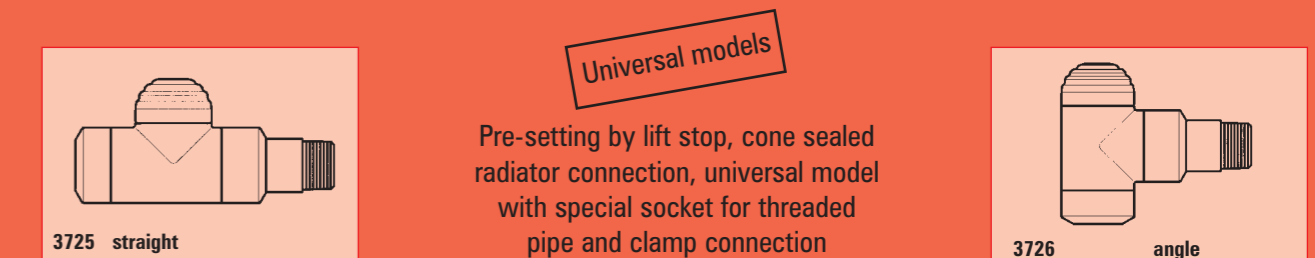

HERZ-RETURN VALVES DE LUXE

Universal models

Pre-setting by lift stop, cone sealed radiator connection, universal model with special socket for threaded pipe and clamp connection

3725 straight

3726 angle