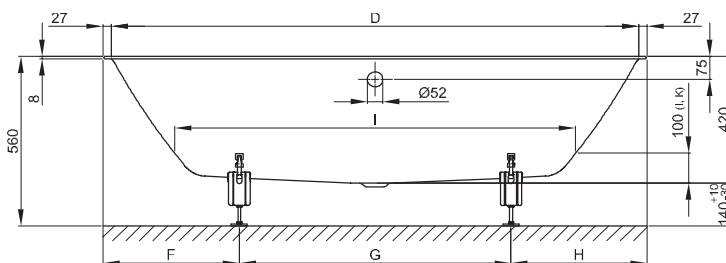

Information

Due to the folded edge, standard commercially available bath anchors cannot be combined. We therefore recommend the BetteWallBracket (item no. Z0008669) for mounting.

For professional installation we recommend the use of the original bath feet B23-1500.

Available with matching washbasin BetteLoft.
→ p. 316

Scope of delivery

Including noise-reducing sound-dampening mats.

Design: Tesseraux + Partner

Dimensions

article no.	dimensions in mm	A	B	D	F	G	H	I	K	N	volume*
3171	1700 × 800 × 420	1700	800	1646	450	800	450	1223	518	445	156 litre
3172	1800 × 800 × 420	1800	800	1746	450	900	450	1327	521	445	173 litre
3173	1900 × 900 × 420	1900	900	1846	480	940	480	1426	620	455	235 litre

*Water content less 70 litres (for human displacement). Subject to alteration and production tolerance.