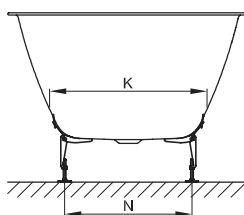

Information

Due to the folded edge, standard commercially available bath anchors cannot be combined. We therefore recommend the BetteWallBracket (item no. Z0008669) for mounting.

For professional installation we recommend the use of the original bath feet B23-1500.

Available with matching washbasin BetteLoft.
→ p. 316

Scope of delivery

Including noise-reducing sound-dampening mats.

Design: Tesseraux + Partner

Dimensions

article no.	dimensions in mm	A	B	D	F	G	H	I	K	N	volume*
3171	1700 × 800 × 420	1700	800	1646	450	800	450	1223	518	445	156 litre
3172	1800 × 800 × 420	1800	800	1746	450	900	450	1327	521	445	173 litre
3173	1900 × 900 × 420	1900	900	1846	480	940	480	1426	620	455	235 litre