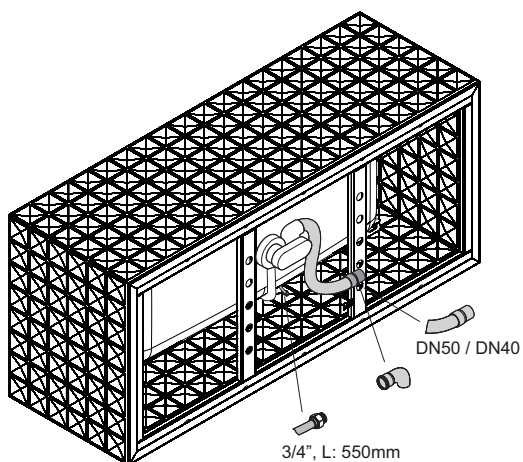

BetteLoft Ornament

BETTE

Information

If this bath is ordered with waste fitting this will come prefitted. If ordered with Trio waste the bath comes with prefitted Sanfix tube for water supply. A flexible drain pipe is generally included in delivery.

The pop-up waste BetteSensory is not prefitted.

Available with matching washbasin BetteLoft Ornament.
→ p. 322

Scope of delivery

Including noise-reducing sound-dampening mats.

Design: Tesseraux + Partner

Adequate position to connect the drainage

Dimensions

article no.	dimensions in mm	volume*
3172 CFX6A	1810 x 810 x 420	173 litre

*Water content less 70 litres (for human displacement). Subject to alteration and production tolerance.