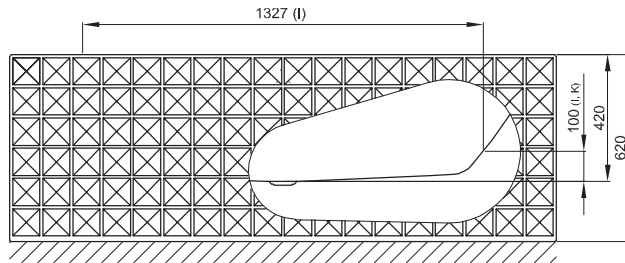

BetteLoft Ornament

BETTE

Information

If this bath is ordered with waste fitting this will come prefitted. If ordered with Trio waste the bath comes with prefitted Sanfix tube for water supply. A flexible drain pipe is generally included in delivery.

The pop-up waste BetteSensory is not prefitted.

Available with matching washbasin BetteLoft Ornament.
→ p. 322

Scope of delivery

Including noise-reducing sound-dampening mats.

Design: Tesseraux + Partner

Adequate position to connect the drainage

Dimensions

article no.	dimensions in mm	volume*
3172 CFX6A	1810 x 810 x 420	173 litre

*Water content less 70 litres (for human displacement). Subject to alteration and production tolerance.