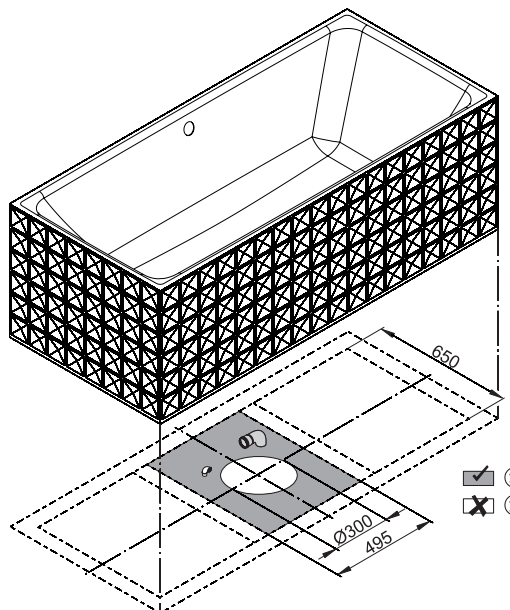

BetteLoft Ornament

BETTE

Information

If this bath is ordered with waste fitting this will come prefitted. If ordered with Trio waste the bath comes with prefitted Sanfix tube for water supply. A flexible drain pipe is generally included in delivery.

The pop-up waste BetteSensory is not prefitted.

Available with matching washbasin BetteLoft Ornament.
→ p. 322

Scope of delivery

Including noise-reducing sound-dampening mats.

Design: Tesseraux + Partner

Adequate position to connect the drainage

Dimensions

article no.	dimensions in mm	volume*
3172 CFX6A	1810 x 810 x 420	173 litre

*Water content less 70 litres (for human displacement). Subject to alteration and production tolerance.