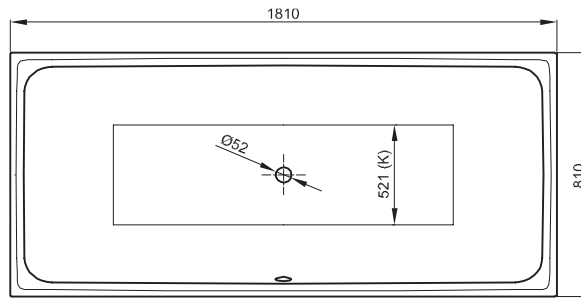

BetteLoft Ornament

BETTE

Information

If this bath is ordered with waste fitting this will come prefitted. If ordered with Trio waste the bath comes with prefitted Sanfix tube for water supply. A flexible drain pipe is generally included in delivery.

The pop-up waste BetteSensory is not prefitted.

Available with matching washbasin BetteLoft Ornament.
→ p. 322

Scope of delivery

Including noise-reducing sound-dampening mats.

Design: Tesseraux + Partner

Adequate position to connect the drainage

Dimensions

article no.	dimensions in mm	volume*
3172 CFX6A	1810 x 810 x 420	173 litre

*Water content less 70 litres (for human displacement). Subject to alteration and production tolerance.