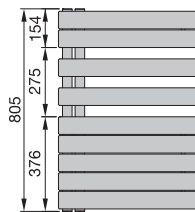

Model overview

FRONT

FRONT

FRONT

Dimensions in mm

Connection to hot water central heating system

Painted version

Model	H mm	L mm	Thermal output			
			75/65/20 °C ¹⁾ Watt	70/55/24 °C Watt	55/45/24 °C Watt	55/45/20 °C Watt
Left-hand version						
ROFL-080-055	805	550	429	311	191	228
ROFL-120-055	1183	550	594	429	263	314
ROFL-170-055	1676	550	809	581	354	424
Right-hand version						
ROFR-080-055	805	550	429	311	191	228

H = height, L = length

1) Nominal heat output according to EN 442

2) Total height incl. electric heating element and bracket

Zehnder Roda Spa Asym

Connection to hot water central heating system

Painted version

Model	H mm	L mm	Thermal output			
			75/65/20 °C ¹⁾ Watt	70/55/24 °C Watt	55/45/24 °C Watt	55/45/20 °C Watt
ROFR-120-055	1183	550	594	429	263	314
ROFR-170-055	1676	550	809	581	354	424

H = height, L = length