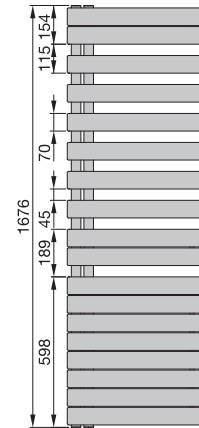

zehnder

always the
best climate

Zehnder Roda Spa Asym

Product data sheet

Zehnder Roda Spa Asym means design and comfort for your bathroom. Delightful looks and practical asymmetric arrangement of its flat tubes, which allow for towels to be conveniently hung from the side. Available in almost any colour and finish from the Zehnder colour chart.

Model overview

FRONT

FRONT

FRONT

Dimensions in mm

Connection to hot water central heating system

Painted version

Model	H mm	L mm	Thermal output			
			75/65/20 °C ¹⁾ Watt	70/55/24 °C Watt	55/45/24 °C Watt	55/45/20 °C Watt
Left-hand version						
ROFL-080-055	805	550	429	311	191	228
ROFL-120-055	1183	550	594	429	263	314
ROFL-170-055	1676	550	809	581	354	424
Right-hand version						
ROFR-080-055	805	550	429	311	191	228

H = height, L = length

1) Nominal heat output according to EN 442

2) Total height incl. electric heating element and bracket

Zehnder Roda Spa Asym

Connection to hot water central heating system

Painted version

Model	H mm	L mm	Thermal output			
			75/65/20 °C ¹⁾ Watt	70/55/24 °C Watt	55/45/24 °C Watt	55/45/20 °C Watt
ROFR-120-055	1183	550	594	429	263	314
ROFR-170-055	1676	550	809	581	354	424

H = height, L = length