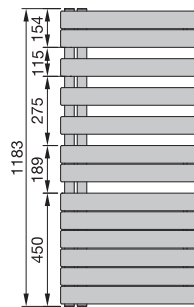

Model overview

FRONT

FRONT

FRONT

Dimensions in mm

Connection to hot water central heating system

Painted version

Model	H mm	L mm	Thermal output			
			75/65/20 °C ¹⁾ Watt	70/55/24 °C Watt	55/45/24 °C Watt	55/45/20 °C Watt
Left-hand version						
ROFL-080-055	805	550	429	311	191	228
ROFL-120-055	1183	550	594	429	263	314
ROFL-170-055	1676	550	809	581	354	424
Right-hand version						
ROFR-080-055	805	550	429	311	191	228

H = height, L = length

1) Nominal heat output according to EN 442

2) Total height incl. electric heating element and bracket

Zehnder Roda Spa Asym

Connection to hot water central heating system

Painted version

Model	H mm	L mm	Thermal output			
			75/65/20 °C ¹⁾ Watt	70/55/24 °C Watt	55/45/24 °C Watt	55/45/20 °C Watt
ROFR-120-055	1183	550	594	429	263	314
ROFR-170-055	1676	550	809	581	354	424

H = height, L = length