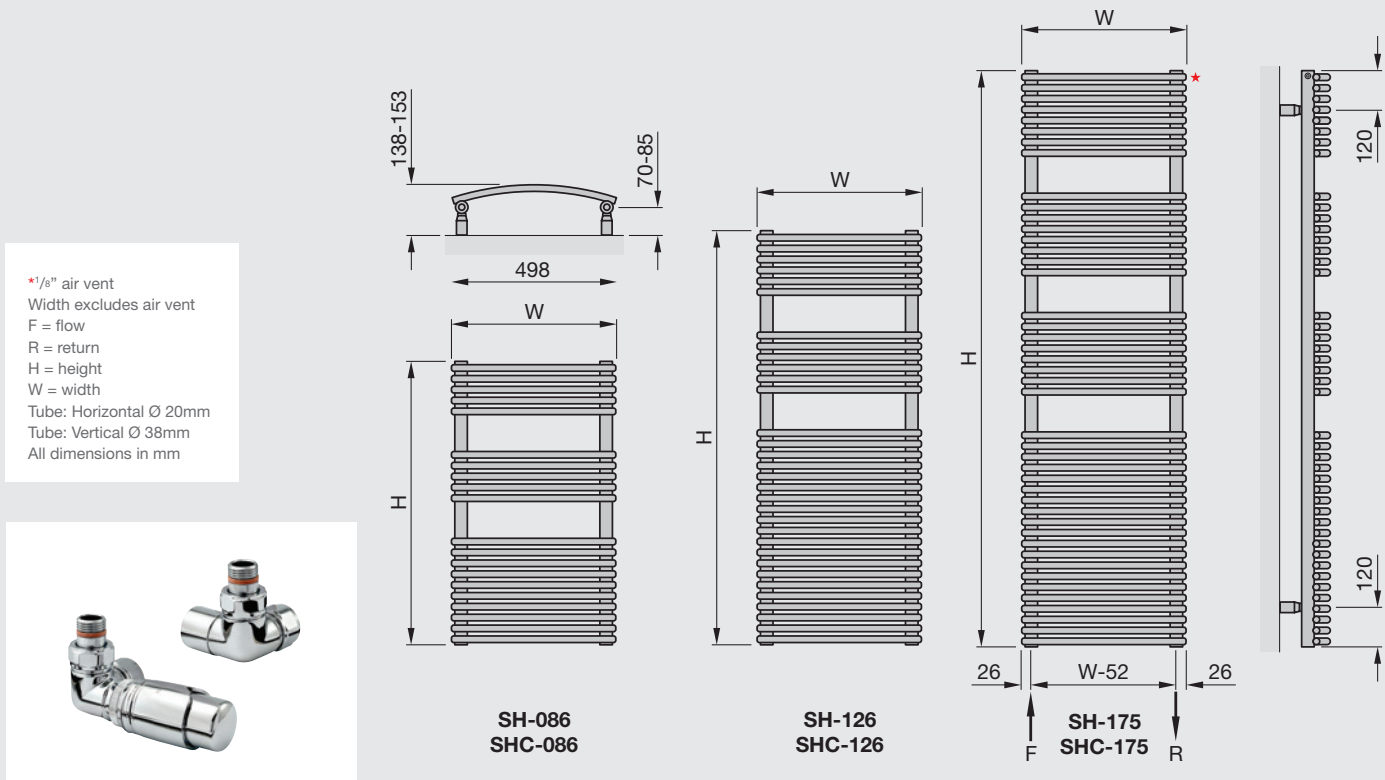

Zehnder Sfera Bow

Stocked Items

In stock items highlighted in black	Height mm	Width mm	Finish	Output $\Delta T=50^{\circ}C$ Watts/btu All outputs certified to EN 442	Dual Fuel Immersion Rating in Watts	RRP (ex VAT)	RRP (inc 20% VAT)
Zehnder Sfera Bow							
SH-086-050	859	498	white*	460/1569	300	£179	£214.80
SH-086-060	859	593	white*	554/1890	300	£191	£229.20
SH-126-050	1255	498	white*	710/2423	500	£211	£253.20
SH-126-060	1225	593	white*	850/2900	600	£228	£273.60
SH-175-050	1750	498	white*	946/3228	600	£294	£352.80
SH-175-060	1750	593	white*	1126/3841	750	£303	£363.60
SH-086-050-0346	859	498	anthracite	460/1569	300	£224	£268.80
SH-086-060-0346	859	593	anthracite	554/1890	300	£239	£286.80
SH-126-050-0346	1255	498	anthracite	710/2423	500	£264	£316.80
SH-126-060-0346	1255	593	anthracite	850/2900	600	£285	£342.00
SH-175-050-0346	1750	498	anthracite	946/3228	600	£368	£441.60
SH-175-060-0346	1750	593	anthracite	1126/3841	750	£379	£454.80
SHC-086-050	859	498	chrome	316/1078	200	£387	£464.40
SHC-086-060	859	593	chrome	350/1194	200	£419	£502.80
SHC-126-050	1255	498	chrome	476/1624	300	£494	£592.80
SHC-126-060	1255	593	chrome	573/1955	300	£535	£642.00
SHC-175-050	1750	498	chrome	650/2218	500	£732	£878.40
SHC-175-060	1750	593	chrome	775/2644	500	£794	£952.80

*White (RAL 9016)

Dual energy: Self fit (additional cost to central heating model prices). For more information please see page 114.

Colour finish: Standard colours from the Zehnder colour chart including matt white finish are priced at: RAL 9016 +25%.
Colour finish and non-stock products delivery: 3-5 weeks.

*1/8" air vent
Width excludes air vent
F = flow
R = return
H = height
W = width
Tube: Horizontal \varnothing 20mm
Tube: Vertical \varnothing 38mm
All dimensions in mm

Zehnder recommends VALVE-SET-10-CR.
For more information see page 108.

SHC-126-060 CHROME 0008

SH-126-060-0346 ANTHRACITE