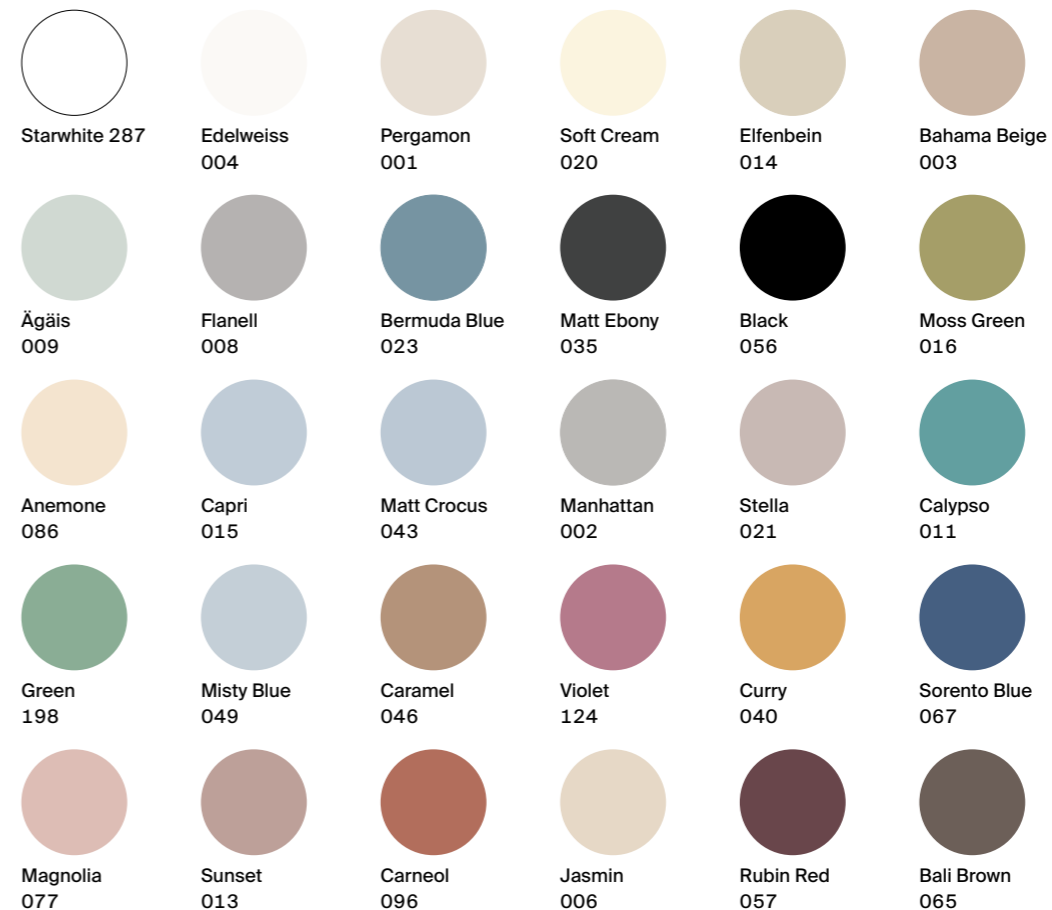

Standard colours—A sample of more than 400 colours