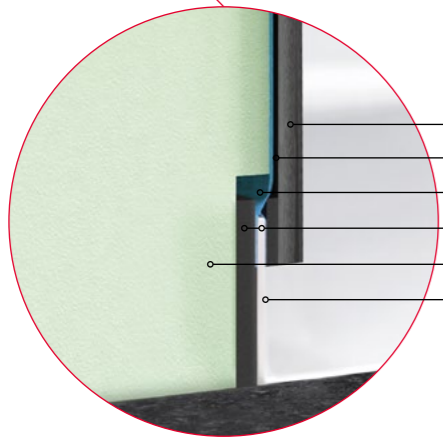

Silicone-free wall connection—BetteUpstand lets you do away with silicone as a wall sealant around baths and shower trays. The 35-mm-high upward lip on the rim is fixed to the wall when the product is installed and covered over of tile. This 100% maintenance-free connection to the wall not only looks fantastic, but is extremely hygienic, too. BetteUpstand is an optional extra that can be ordered for a large number of baths and shower trays as well as for BetteFloor Side showers.

- Wall covering
- Tile adhesive and 2 x compound seal
- Sealing fleece*
- Insulating tape*
- Wall
- BetteUpstand

* Included in the delivery

30
Years
Warranty**

Glazed
Titanium-Steel

Waterproof
ETAG 022
DIN 18534

Noise level only
23dB(A) as per
DIN 4109
VDI 4100**2

** structural conditions as per the test report

**Further information on our guarantee terms at www.bette.de