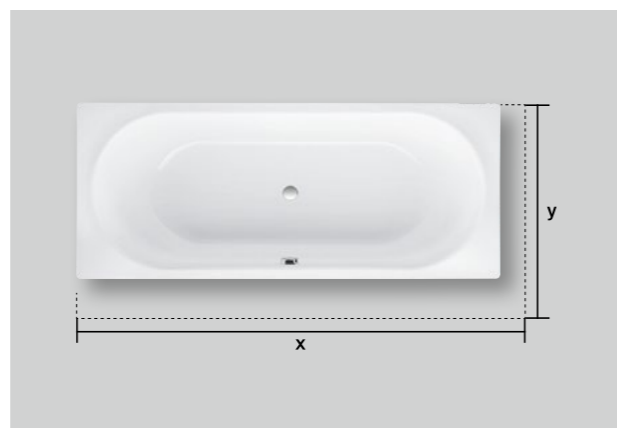

Special-Size

BetteGlaze® Plus—An extra touch of sophistication for the surface, applied after the final firing. Baths, basins, shower areas and shower trays are coated with a transparent polymer film. The film is water-repellent, allowing droplets to roll off more easily and reducing deposits, which makes cleaning easier. Simply wipe with a damp cloth. No need for strong cleaning agents, saving time and helping our environment.

Special-Size—A few centimetres sometimes make the world of difference in bathroom design, especially when space is tight or an existing property is being renovated. We make planning easier with made-to-measure baths and shower trays. The titanium steel cast is precisely