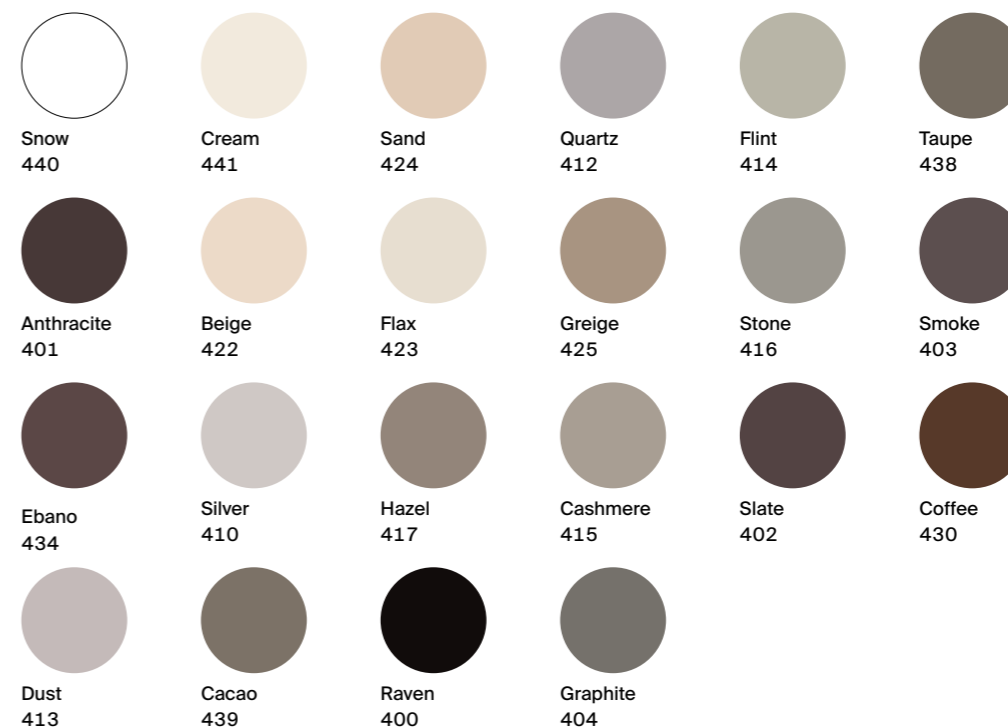

Exclusive colours—For shower areas, shower trays and washbasins