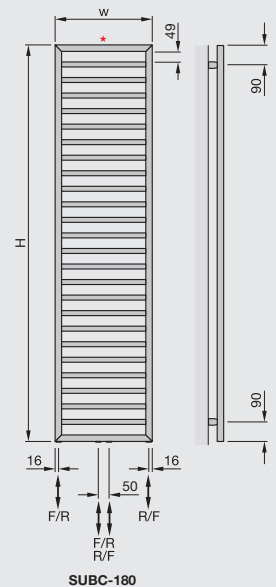

Zehnder Subway

Stocked Items

In stock items highlighted in black	Height mm	Width mm	Finish	Output $\Delta T=50^{\circ}\text{C}$ Watts/btu All outputs certified to EN 442	Dual Fuel Immersion Rating in Watts	RRP (ex VAT)	RRP (inc 20% VAT)
Zehnder Subway							
SUB-060-045-0336	613	450	volcanic	310/1058	200	£253	£303.60
SUB-100-045-0336	973	450	volcanic	401/1368	300	£271	£325.20
SUB-100-060-0336	973	600	volcanic	499/1703	300	£295	£354.00
SUB-130-045-0336	1261	450	volcanic	509/1737	300	£300	£360.00
SUB-130-060-0336	1261	600	volcanic	639/2180	400	£335	£402.00
SUB-150-060-0336	1549	600	volcanic	772/2634	500	£391	£469.20
SUB-180-045-0336	1837	450	volcanic	715/2440	500	£398	£477.60
SUB-060-045-0335	613	450	titane	310/1058	200	£253	£303.60
SUB-100-045-0335	973	450	titane	401/1368	300	£271	£325.20
SUB-100-060-0335	973	600	titane	499/1703	300	£295	£354.00
SUB-130-045-0335	1261	450	titane	509/1737	300	£300	£360.00
SUB-130-060-0335	1261	600	titane	639/2180	400	£335	£402.00
SUB-150-060-0335	1549	600	titane	772/2634	500	£391	£469.20
SUB-180-045-0335	1837	450	titane	715/2440	500	£398	£477.60
SUB-060-045-0557	613	450	matt black	310/1058	200	£253	£303.60
SUB-100-045-0557	973	450	matt black	401/1368	300	£271	£325.20
SUB-100-060-0557	973	600	matt black	499/1703	300	£295	£354.00
SUB-130-045-0557	1261	450	matt black	509/1737	300	£300	£360.00
SUB-130-060-0557	1261	600	matt black	639/2180	400	£335	£402.00
SUB-150-060-0557	1549	600	matt black	772/2634	500	£391	£469.20
SUB-180-045-0557	1837	450	matt black	715/2440	500	£398	£477.60
SUB-180-060-0557	1837	600	matt black	898/3064	600	£440	£528.00

Dual energy: Self fit (additional cost to central heating model prices). For more information please see page 114.