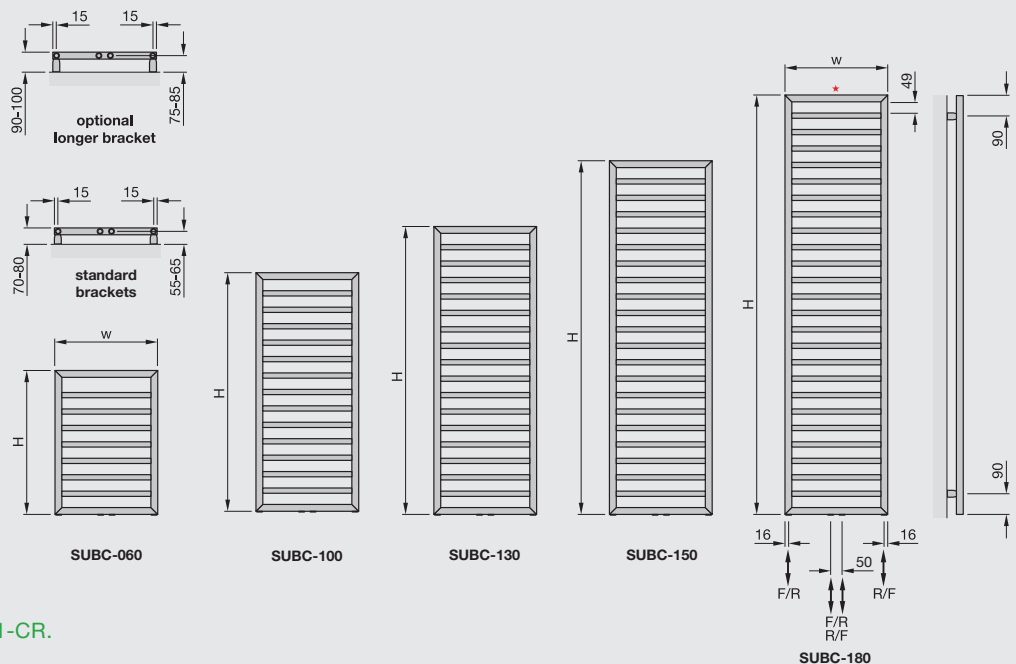

Zehnder Subway

Stocked Items

In stock items highlighted in black	Height mm	Width mm	Finish	Output $\Delta T=50^{\circ}C$ Watts/btu All outputs certified to EN 442	Dual Fuel Immersion Rating in Watts	RRP (ex VAT)	RRP (inc 20% VAT)
Zehnder Subway							
SUB-060-045	613	450	white*	310/1058	200	£202	£242.40
SUB-100-045	973	450	white*	401/1368	300	£217	£260.40
SUB-100-060	973	600	white*	499/1703	300	£236	£283.20
SUB-130-045	1261	450	white*	509/1737	300	£240	£288.00
SUB-130-060	1261	600	white*	639/2180	400	£268	£321.60
SUB-150-045	1549	450	white*	615/2098	400	£281	£337.20
SUB-150-060	1549	600	white*	772/2634	500	£313	£375.60
SUB-180-045	1837	450	white*	715/2440	500	£318	£381.60
SUB-180-060	1837	600	white*	898/3064	600	£352	£422.40
SUBC-060-045	613	450	chrome	205/699	100	£439	£526.80
SUBC-100-045	973	450	chrome	265/904	200	£564	£676.80
SUBC-100-060	973	600	chrome	329/1123	200	£637	£764.40
SUBC-130-045	1261	450	chrome	335/1143	200	£639	£766.80
SUBC-130-060	1261	600	chrome	406/1385	300	£708	£849.60
SUBC-150-045	1549	450	chrome	420/1433	300	£755	£906.00
SUBC-150-060	1549	600	chrome	508/1733	300	£837	£1,004.40
SUBC-180-045	1837	450	chrome	485/1655	300	£843	£1,011.60
SUBC-180-060	1837	600	chrome	592/2020	400	£938	£1,125.60

*White (RAL 9016)

Dual energy: Self fit (additional cost to central heating model prices). For more information please see page 114.

Colour finish: Standard colours from the Zehnder colour chart including matt white finish are priced at: RAL 9016 +25%.
Colour finish and non-stock products delivery: 3-5 weeks.

*1/2" air vent
Height excludes air vent
F = flow
R = return
H = height
W = width
Tube: Horizontal \varnothing 23mm
Tube: Vertical 30 x 30mm
All dimensions in mm

Zehnder recommends VALVE-SET-11-CR.
For more information see page 108.