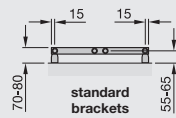

Dual energy: Self fit (additional cost to central heating model prices). For more information please see page 114.

Colour finish: Standard colours from the Zehnder colour chart including matt white finish are priced at: RAL 9016 +25%.
Colour finish and non-stock products delivery: 3-5 weeks.

Optional wall brackets: Increases space behind rail by 20mm

Model		RRP (ex VAT)	RRP (inc 20% VAT)
952119	Subway SUB extended bracket kit. Colour finish.	£47	£56.40

*1/2" air vent
Height excludes air vent
F = flow
R = return
H = height
W = width
Tube: Horizontal $\varnothing$ 23mm
Tube: Vertical 30 x 30mm
All dimensions in mm

SUBC-060