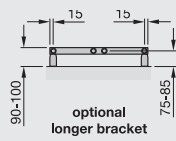

Dual energy: Self fit (additional cost to central heating model prices). For more information please see page 114.

Colour finish: Standard colours from the Zehnder colour chart including matt white finish are priced at: RAL 9016 +25%.
Colour finish and non-stock products delivery: 3-5 weeks.

Optional wall brackets: Increases space behind rail by 20mm

Model		RRP (ex VAT)	RRP (inc 20% VAT)
952119	Subway SUB extended bracket kit. Colour finish.	£47	£56.40

*1/2" air vent
Height excludes air vent
F = flow
R = return
H = height
W = width
Tube: Horizontal $\varnothing$ 23mm
Tube: Vertical 30 x 30mm
All dimensions in mm

SUBC-060