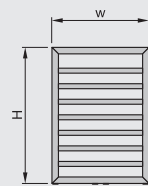

Dual energy: Self fit (additional cost to central heating model prices). For more information please see page 114.

Colour finish: Standard colours from the Zehnder colour chart including matt white finish are priced at: RAL 9016 +25%.
Colour finish and non-stock products delivery: 3-5 weeks.

Optional wall brackets: Increases space behind rail by 20mm

Model		RRP (ex VAT)	RRP (inc 20% VAT)
952119	Subway SUB extended bracket kit. Colour finish.	£47	£56.40

*1/2" air vent
Height excludes air vent
F = flow
R = return
H = height
W = width
Tube: Horizontal $\varnothing$ 23mm
Tube: Vertical 30 x 30mm
All dimensions in mm

SUBC-060