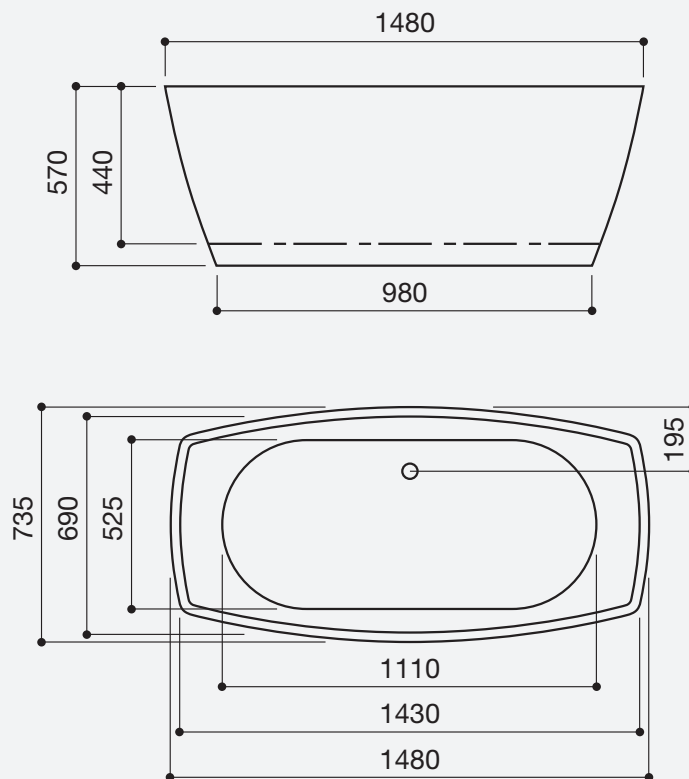

Cara

The Cara is a compact but amazingly spacious bath.

Available in a range of bespoke outer finishes.

Cara Bath

Code: FCR/WH

Cara Coloured Bath

Code: FCR/COL

Size: 1480(l) x 735(w)mm

Weight: 130kg

Technical Information

Estimated Volume - 220L

Founded 1880

Telephone 028 9081 7631
Email info@adamsez.com

www.adamsez.com