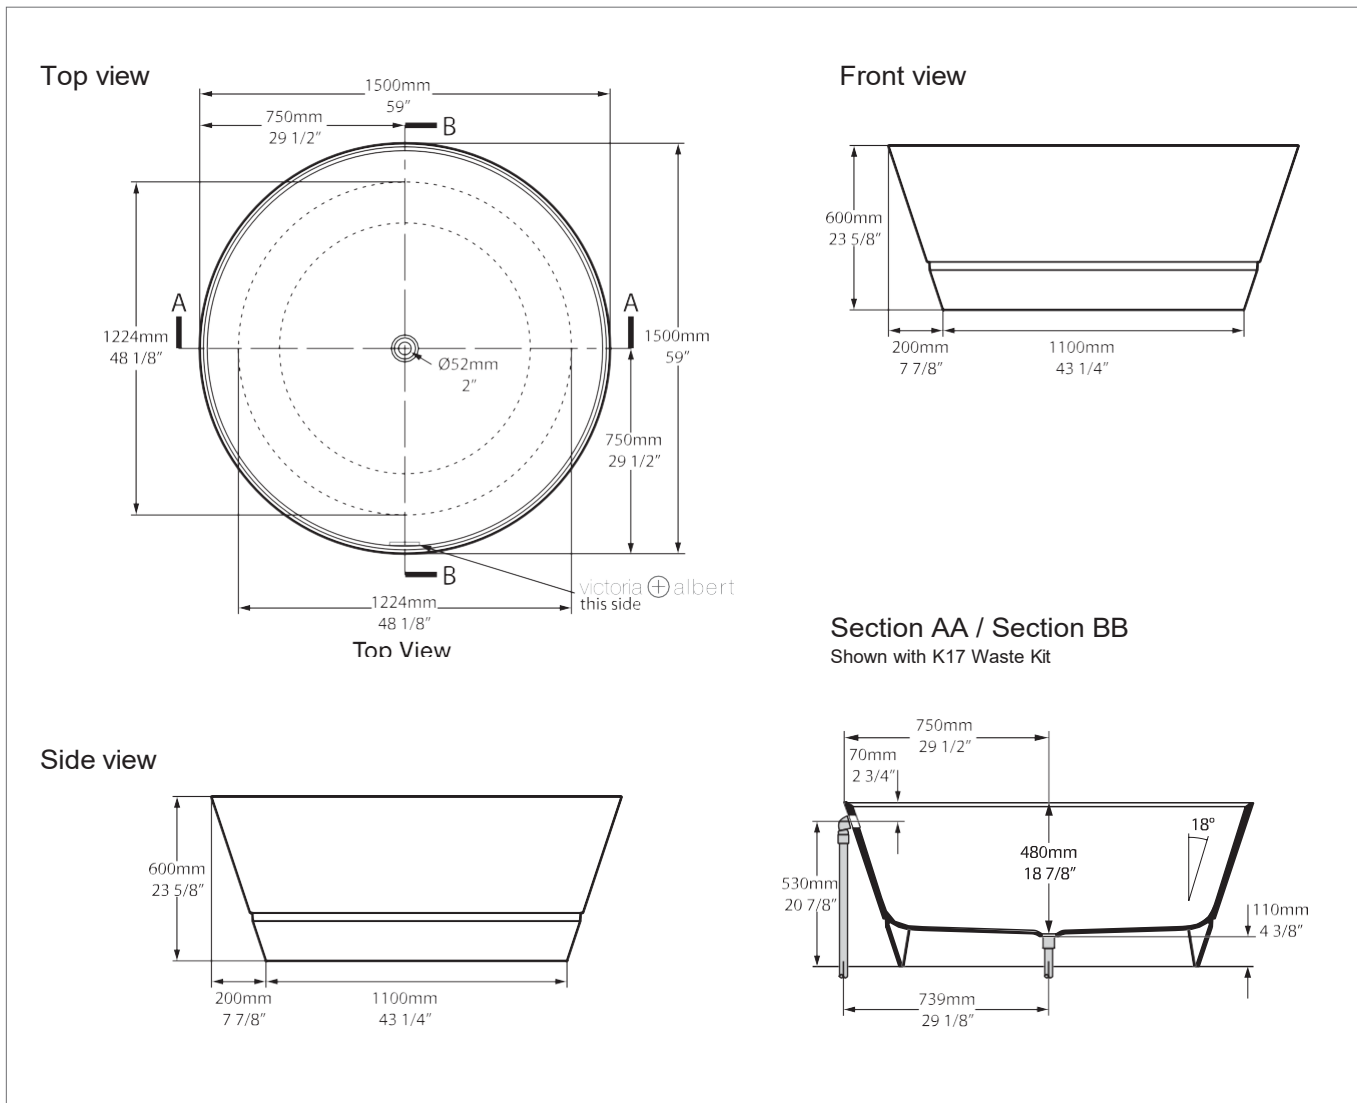

Taizu TAI-N-SW-NO

Qc rich in
Volcanic
Limestone™