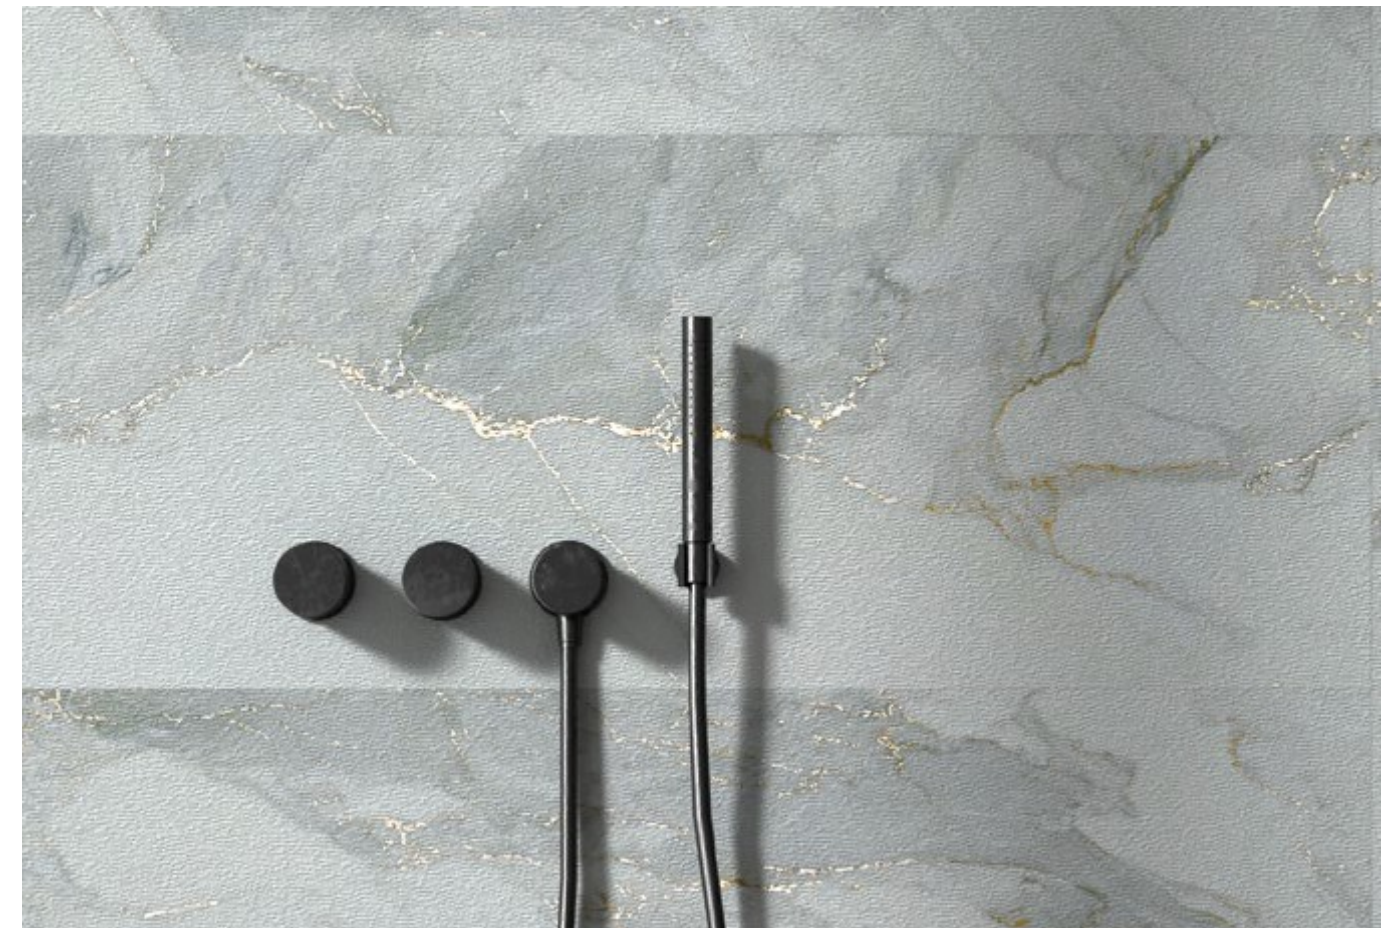

CALACATTA GOLD

versatile
Enrich your space

CALACATTA G O L D

COLLECTION
LUXURY CONTEMPORARY MARBLE

Wall: CALACATTA Gold Scarpaletto 45x120
Floor : METODO Grana Natural 50x100

Wall : CALACATTA Gold Scarpaletto 45x120

floor: CALACATTA Gold Natural 60x120
walls: CORTEN Copper Rescato 50X100
CASSERO Grey Natural 120x300

CALACATTA GOLD

PORCELAIN

60x120 (59,55 x 119,3 cm - 23.45"x46.97") **7 mm.**
CALACATTA Gold Natural 60x120 **G-1282**