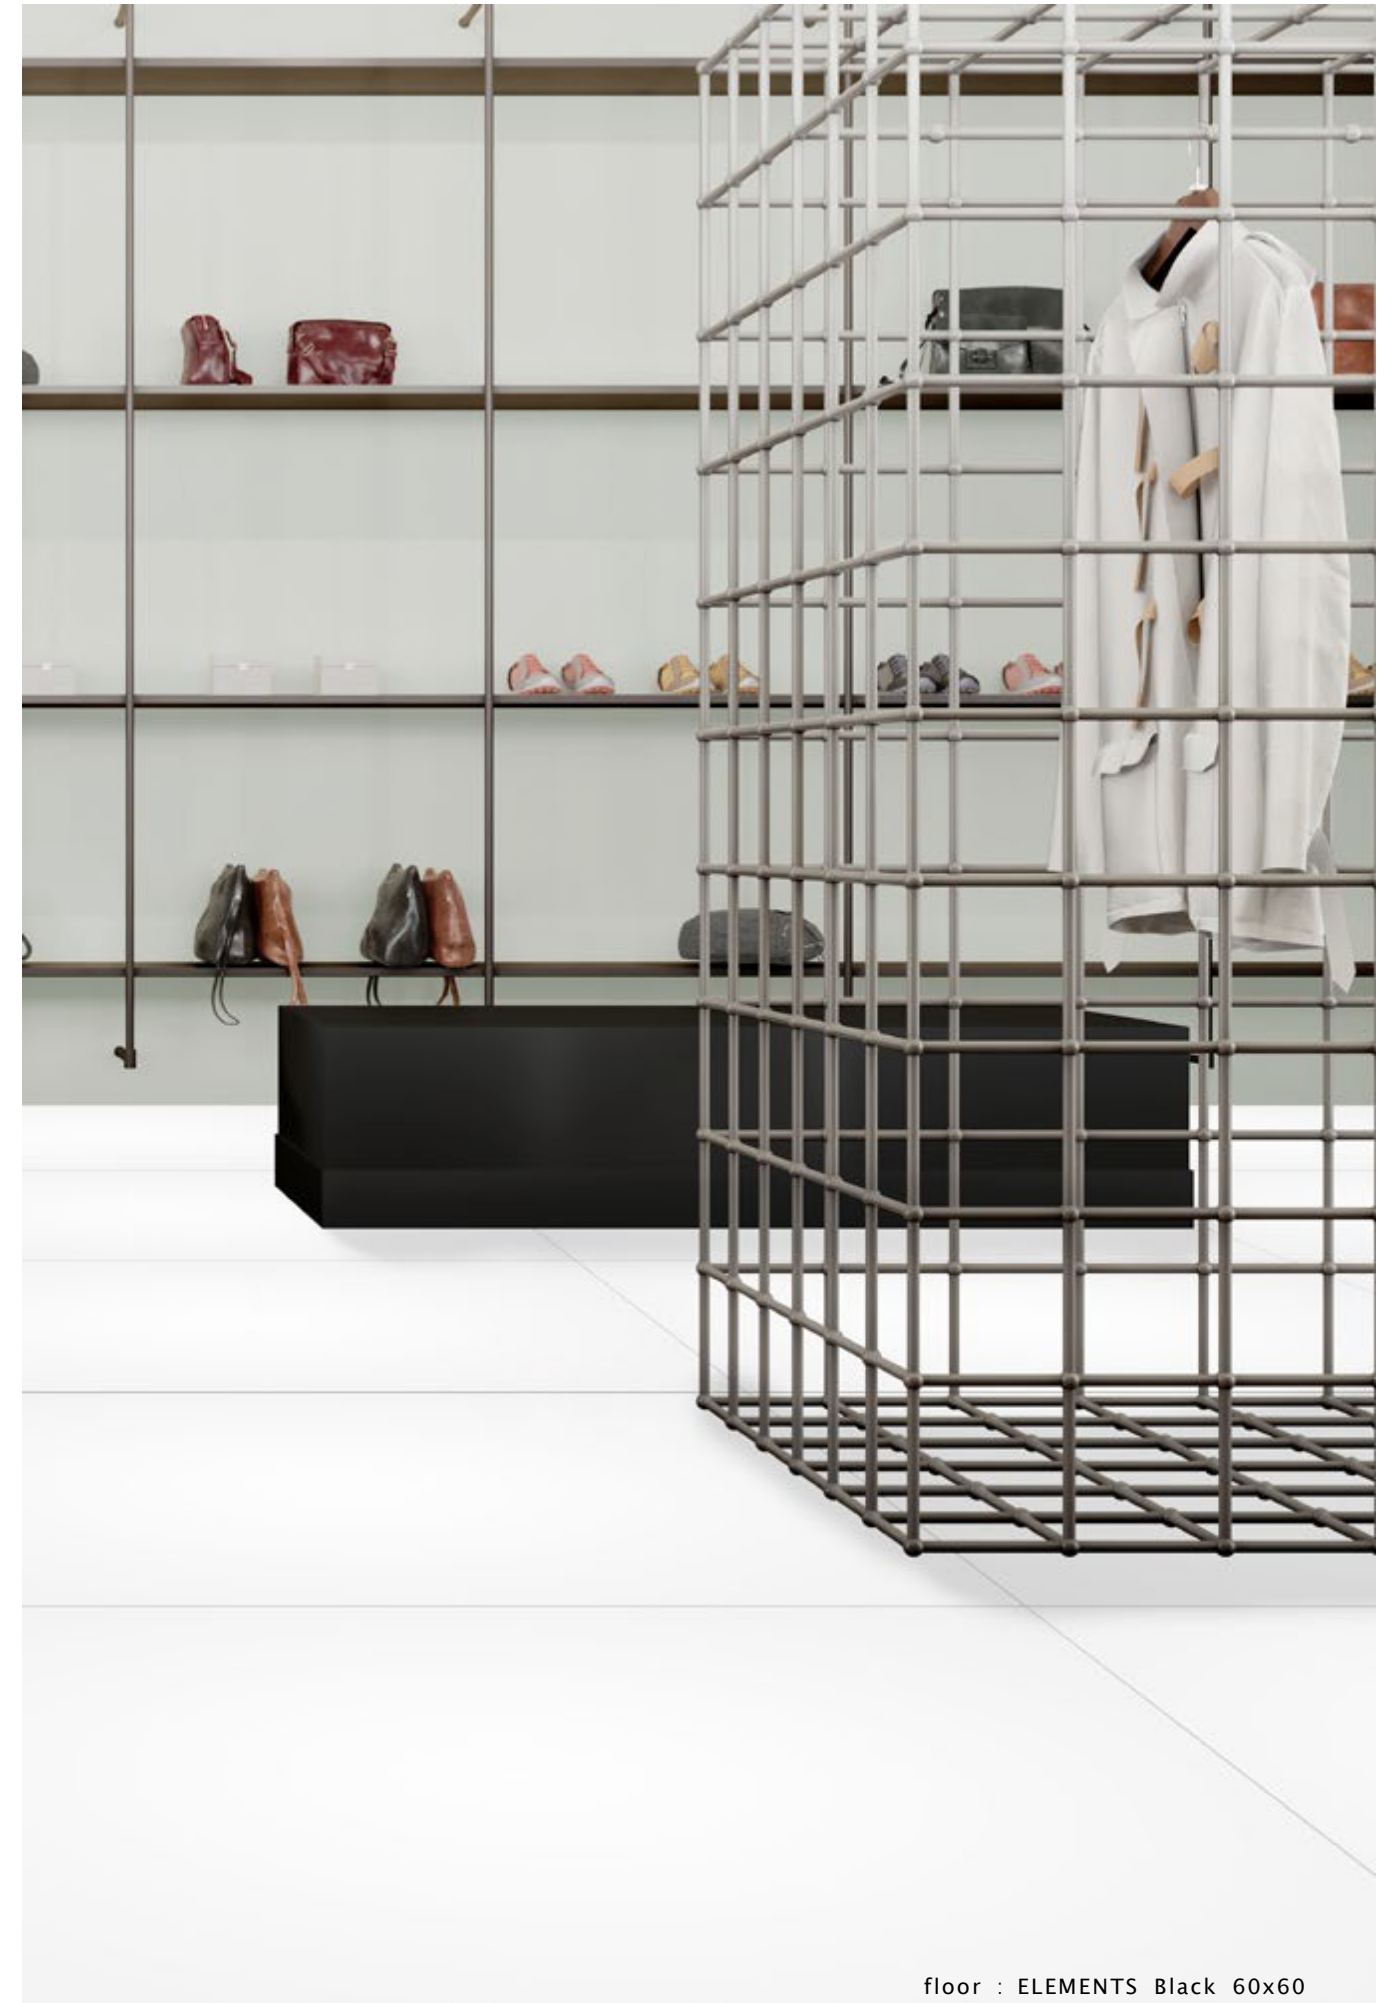

floor : ELEMENTS Black 60x60

PACKING LIST	Size cm	Size *	Box/ Pallet	Pzs/ Box	M2/ Pallet	M2/ Box	SQF/ Pallet	SQF/ Box	Kg/ Pallet	Kg/ Box	Kg/ Piece
60x60 (10 mm)	59,55x59,55	23.44X23.44	30	4	42,554	1,418	458,056	15,269	972	31,743	7,849