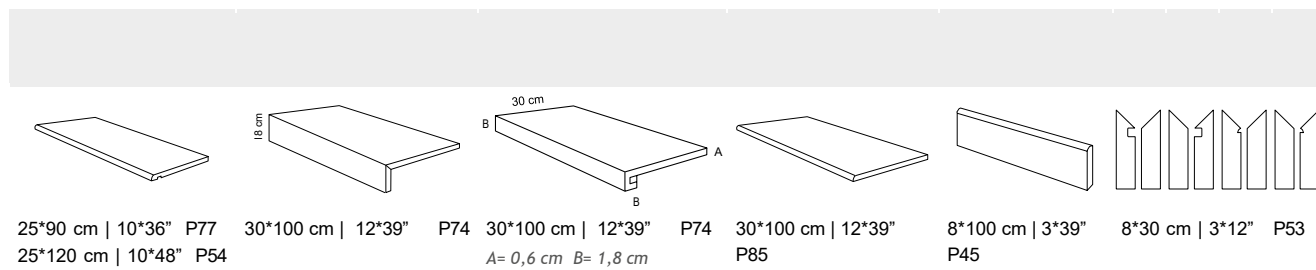

PIEZA COMPLEMENTARIA | COMPLEMENTARY PIECE