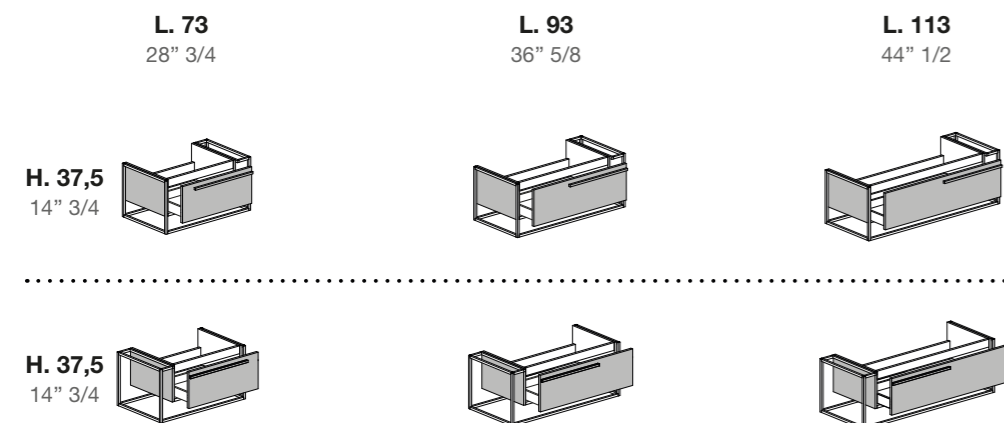

TECHNICAL DATA

UNDERGROUND

MONOBLOCCHI PROF. 46

Meubles Prof. 46 / Wash-basin base unit depth 46 / Waschtischunterschranke Tiefe 46 / Monobloques Prof. 46 / Моноблоки гл. 46